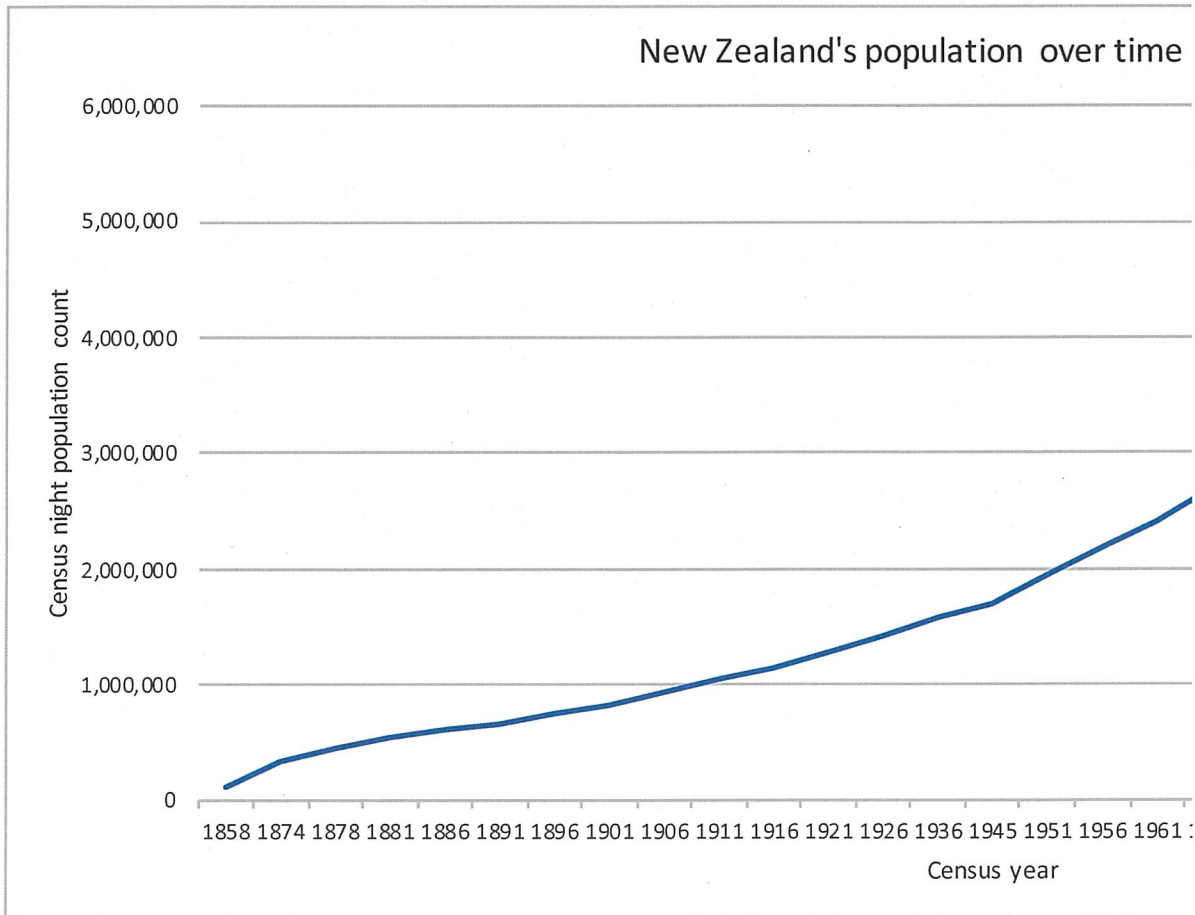

lly resident population count

[its#:~:text=New%20Zealand's%2034th%20Census%20of,the%202013%20Census%20(4%2C24](#)