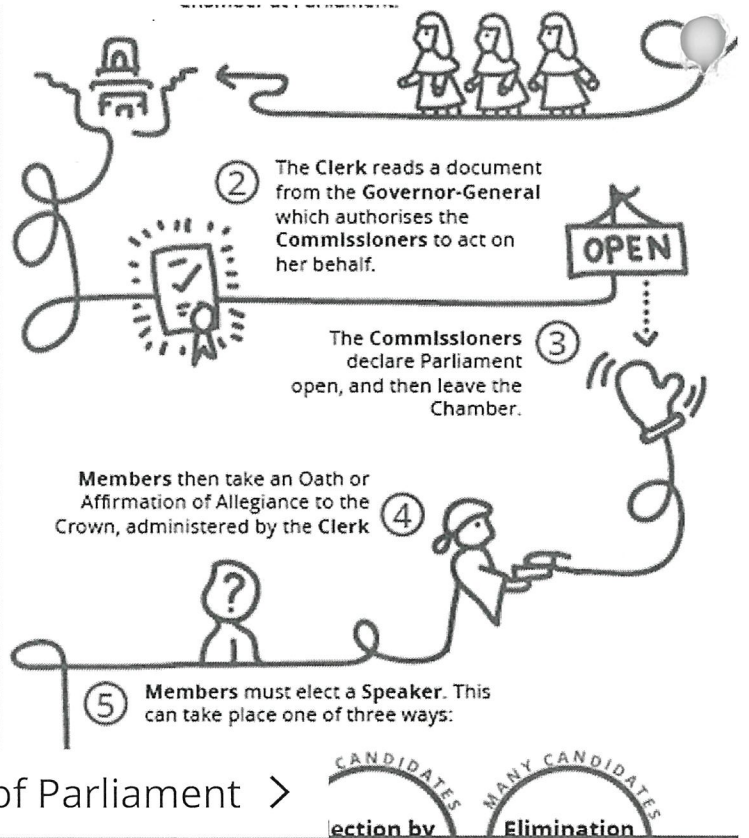

OPENING of PARLIAMENT

Opening of Parliament: How to follow the action >

You're invited to watch the opening of the 53rd Parliament.

**COMMISSION
OPENING
of PARLIAMENT**

TĀ NGĀ KAIKOMIHANA WHAKATUWHERA I TE PĀREMATA

DAY ONE

DEBATING CHAMBER

This is the day on which Parliament is formally opened. The Governor-General sends Commissioners to the House to declare Parliament open on her behalf.

Step-by-step guide to the Opening of Parliament >