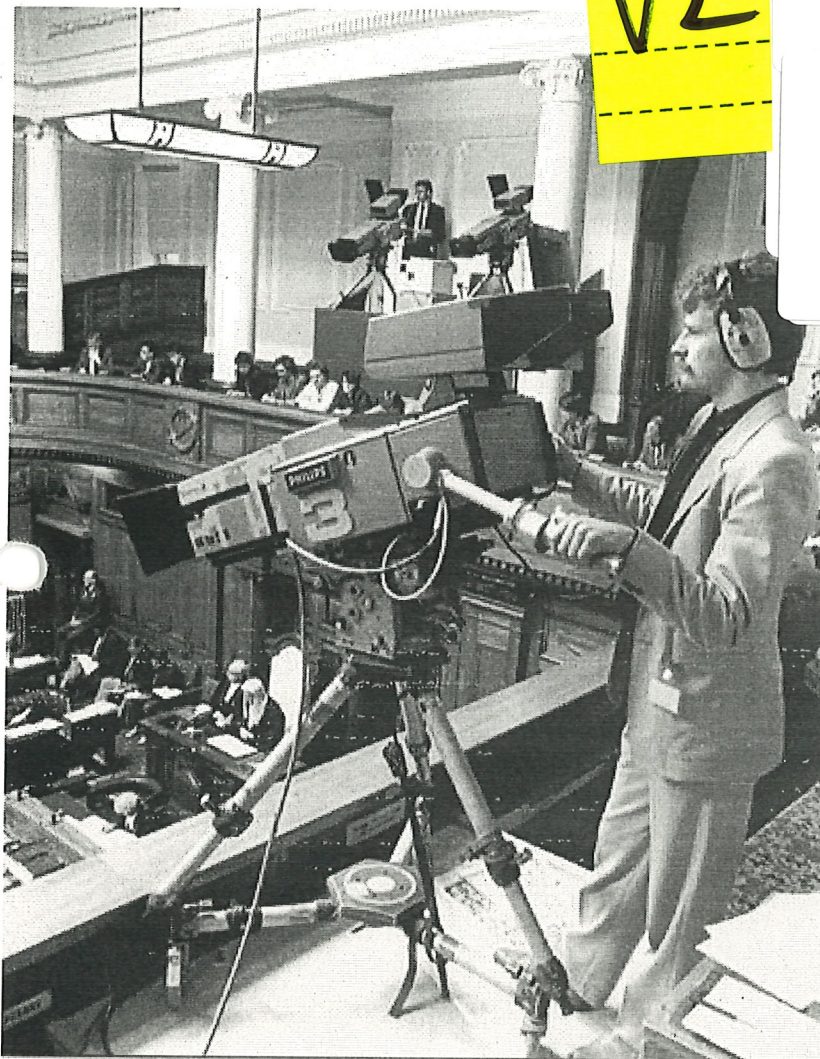

## Television broadcasting of Parliament

V2

2007  
Parliament TV established

MCH, 2012u  
Nation Dates  
FINAL

page  
198

The opening of Parliament was televised regularly from 1962, but it was another 24 years before any other televising of Parliament occurred. Proceedings in the chamber could not be filmed, and when the first trial screening of question time occurred in 1986, panning across the chamber was banned. Televising since then has been limited to the coverage of budgets, or particularly controversial issues during question time. Until recently, television companies have not been greatly interested in providing Parliament free-to-air.